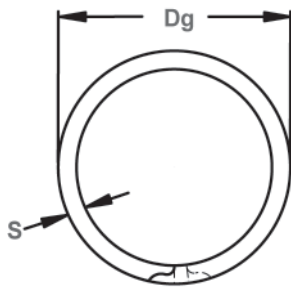

## Internal, Spiral, Inch

The waves in this spiral ring compensate for accumulated tolerances.

Free Diameter & Ring Measurements

Shaft Diameter & Groove Dimensions

RING NO.	HOUSING DIAMETER	LOAD (lbs.) @ WORK HEIGHT	FREE HEIGHT (max.)	NUMBER OF WAVES	GROOVE SIZE		RING SIZE	
					DIAMETER	WIDTH	THICKNESS	SECTION
	Dh	WH	FH	Dg	W min.	T	S	
NKG-75	.750	25 @ .080	.114	3	.796	.119	.035	.065
NKG-87	.875	30 @ .085	.110	3	.931	.115	.042	.085
NKG-100	1.000	34 @ .085	.120	3	1.066	.125	.042	.085
NKG-112	1.125	38 @ .100	.125	3	1.197	.130	.050	.128
NKG-125	1.250	40 @ .100	.135	3	1.330	.140	.050	.128
NKG-137	1.375	45 @ .100	.125	4	1.461	.130	.050	.128
NKG-150	1.500	50 @ .100	.135	4	1.594	.140	.050	.128
NKG-162	1.625	55 @ .110	.135	4	1.725	.140	.062	.158
NKG-175	1.750	60 @ .110	.140	4	1.858	.145	.062	.158
NKG-187	1.875	63 @ .110	.141	4	1.989	.146	.062	.158
NKG-200	2.000	65 @ .110	.150	4	2.122	.155	.062	.158
NKG-212	2.125	70 @ .130	.170	4	2.251	.175	.078	.188
NKG-225	2.250	75 @ .130	.175	4	2.382	.180	.078	.188
NKG-237	2.375	80 @ .130	.180	4	2.517	.185	.078	.188
NKG-250	2.500	84 @ .130	.183	4	2.648	.188	.078	.188
NKG-262	2.625	88 @ .170	.220	4	2.781	.225	.093	.225
NKG-275	2.750	94 @ .170	.229	4	2.914	.234	.093	.225
NKG-287	2.875	97 @ .170	.225	4	3.051	.230	.093	.225
NKG-300	3.000	100 @ .170	.230	4	3.182	.235	.093	.225
NKG-312	3.125	103 @ .185	.250	4	3.315	.255	.111	.281
NKG-325	3.250	106 @ .185	.250	4	3.446	.255	.111	.281
NKG-350	3.500	115 @ .185	.245	4	3.710	.250	.111	.281
NKG-362	3.625	117 @ .185	.250	4	3.841	.250	.111	.281
NKG-375	3.750	121 @ .185	.255	4	3.974	.260	.111	.312
NKG-387	3.875	126 @ .185	.260	4	4.107	.265	.111	.312
NKG-400	4.000	130 @ .185	.255	4	4.240	.260	.111	.312
NKG-412	4.125	134 @ .185	.258	4	4.365	.263	.111	.312
NKG-425	4.250	140 @ .185	.264	4	4.490	.269	.111	.312
NKG-450	4.500	150 @ .185	.250	5	4.740	.255	.111	.312
NKG-475	4.750	160 @ .185	.252	5	4.995	.257	.111	.312
NKG-500	5.000	170 @ .185	.247	5	5.260	.252	.111	.312

NOTE: SIZES -312 THRU -500 ARE CRIMPED.