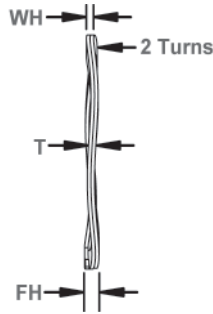

## Internal, Spiral, Inch

The waves in this spiral ring compensate for accumulated tolerances.

Free Diameter & Ring Measurements

Shaft Diameter & Groove Dimensions

RING NO.	HOUSING DIAMETER	LOAD (lbs.) @ WORK HEIGHT	FREE HEIGHT (max.)	NUMBER OF WAVES	GROOVE SIZE		RING SIZE	
					DIAMETER	WIDTH	THICKNESS	SECTION
	Dh	WH	FH	Dg	W min.	T	S	
NKG-75	.750	25 @ .080	.114	3	.796	.119	.035	.065
NKG-87	.875	30 @ .085	.110	3	.931	.115	.042	.085
NKG-100	1.000	34 @ .085	.120	3	1.066	.125	.042	.085
NKG-112	1.125	38 @ .100	.125	3	1.197	.130	.050	.128
NKG-125	1.250	40 @ .100	.135	3	1.330	.140	.050	.128
NKG-137	1.375	45 @ .100	.125	4	1.461	.130	.050	.128
NKG-150	1.500	50 @ .100	.135	4	1.594	.140	.050	.128
NKG-162	1.625	55 @ .110	.135	4	1.725	.140	.062	.158
NKG-175	1.750	60 @ .110	.140	4	1.858	.145	.062	.158
NKG-187	1.875	63 @ .110	.141	4	1.989	.146	.062	.158
NKG-200	2.000	65 @ .110	.150	4	2.122	.155	.062	.158
NKG-212	2.125	70 @ .130	.170	4	2.251	.175	.078	.188
NKG-225	2.250	75 @ .130	.175	4	2.382	.180	.078	.188
NKG-237	2.375	80 @ .130	.180	4	2.517	.185	.078	.188
NKG-250	2.500	84 @ .130	.183	4	2.648	.188	.078	.188
NKG-262	2.625	88 @ .170	.220	4	2.781	.225	.093	.225
NKG-275	2.750	94 @ .170	.229	4	2.914	.234	.093	.225
NKG-287	2.875	97 @ .170	.225	4	3.051	.230	.093	.225
NKG-300	3.000	100 @ .170	.230	4	3.182	.235	.093	.225
NKG-312	3.125	103 @ .185	.250	4	3.315	.255	.111	.281
NKG-325	3.250	106 @ .185	.250	4	3.446	.255	.111	.281
NKG-350	3.500	115 @ .185	.245	4	3.710	.250	.111	.281
NKG-362	3.625	117 @ .185	.250	4	3.841	.250	.111	.281
NKG-375	3.750	121 @ .185	.255	4	3.974	.260	.111	.312
NKG-387	3.875	126 @ .185	.260	4	4.107	.265	.111	.312
NKG-400	4.000	130 @ .185	.255	4	4.240	.260	.111	.312
NKG-412	4.125	134 @ .185	.258	4	4.365	.263	.111	.312
NKG-425	4.250	140 @ .185	.264	4	4.490	.269	.111	.312
NKG-450	4.500	150 @ .185	.250	5	4.740	.255	.111	.312
NKG-475	4.750	160 @ .185	.252	5	4.995	.257	.111	.312
NKG-500	5.000	170 @ .185	.247	5	5.260	.252	.111	.312

NOTE: SIZES -312 THRU -500 ARE CRIMPED.