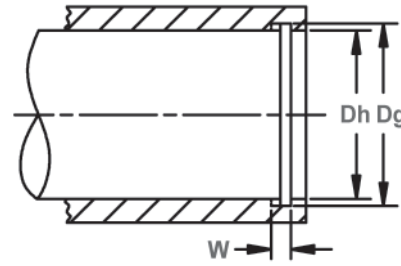

## Internal, Spiral, Inch

The waves in this spiral ring compensate for accumulated tolerances.

Free Diameter & Ring Measurements

Shaft Diameter & Groove Dimensions

RING NO.	HOUSING DIAMETER	LOAD (lbs.) @ WORK HEIGHT	FREE HEIGHT (max.)	NUMBER OF WAVES	GROOVE SIZE		RING SIZE	
					DIAMETER	WIDTH	THICKNESS	SECTION
	Dh	WH	FH	Dg	W min.	T	S	
NKG-75	.750	25 @ .080	.114	3	.796	.119	.035	.065
NKG-87	.875	30 @ .085	.110	3	.931	.115	.042	.085
NKG-100	1.000	34 @ .085	.120	3	1.066	.125	.042	.085
NKG-112	1.125	38 @ .100	.125	3	1.197	.130	.050	.128
NKG-125	1.250	40 @ .100	.135	3	1.330	.140	.050	.128
NKG-137	1.375	45 @ .100	.125	4	1.461	.130	.050	.128
NKG-150	1.500	50 @ .100	.135	4	1.594	.140	.050	.128
NKG-162	1.625	55 @ .110	.135	4	1.725	.140	.062	.158
NKG-175	1.750	60 @ .110	.140	4	1.858	.145	.062	.158
NKG-187	1.875	63 @ .110	.141	4	1.989	.146	.062	.158
NKG-200	2.000	65 @ .110	.150	4	2.122	.155	.062	.158
NKG-212	2.125	70 @ .130	.170	4	2.251	.175	.078	.188
NKG-225	2.250	75 @ .130	.175	4	2.382	.180	.078	.188
NKG-237	2.375	80 @ .130	.180	4	2.517	.185	.078	.188
NKG-250	2.500	84 @ .130	.183	4	2.648	.188	.078	.188
NKG-262	2.625	88 @ .170	.220	4	2.781	.225	.093	.225
NKG-275	2.750	94 @ .170	.229	4	2.914	.234	.093	.225
NKG-287	2.875	97 @ .170	.225	4	3.051	.230	.093	.225
NKG-300	3.000	100 @ .170	.230	4	3.182	.235	.093	.225
NKG-312	3.125	103 @ .185	.250	4	3.315	.255	.111	.281
NKG-325	3.250	106 @ .185	.250	4	3.446	.255	.111	.281
NKG-350	3.500	115 @ .185	.245	4	3.710	.250	.111	.281
NKG-362	3.625	117 @ .185	.250	4	3.841	.250	.111	.281
NKG-375	3.750	121 @ .185	.255	4	3.974	.260	.111	.312
NKG-387	3.875	126 @ .185	.260	4	4.107	.265	.111	.312
NKG-400	4.000	130 @ .185	.255	4	4.240	.260	.111	.312
NKG-412	4.125	134 @ .185	.258	4	4.365	.263	.111	.312
NKG-425	4.250	140 @ .185	.264	4	4.490	.269	.111	.312
NKG-450	4.500	150 @ .185	.250	5	4.740	.255	.111	.312
NKG-475	4.750	160 @ .185	.252	5	4.995	.257	.111	.312
NKG-500	5.000	170 @ .185	.247	5	5.260	.252	.111	.312

NOTE: SIZES -312 THRU -500 ARE CRIMPED.