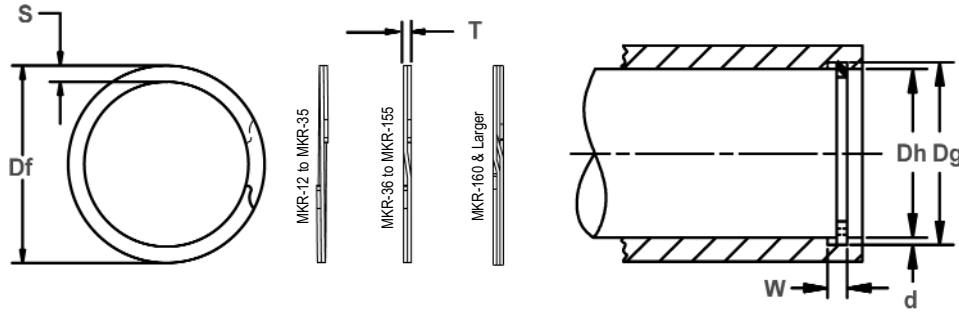

Free Diameter & Ring Measurements

Housing Diameter & Groove Dimensions