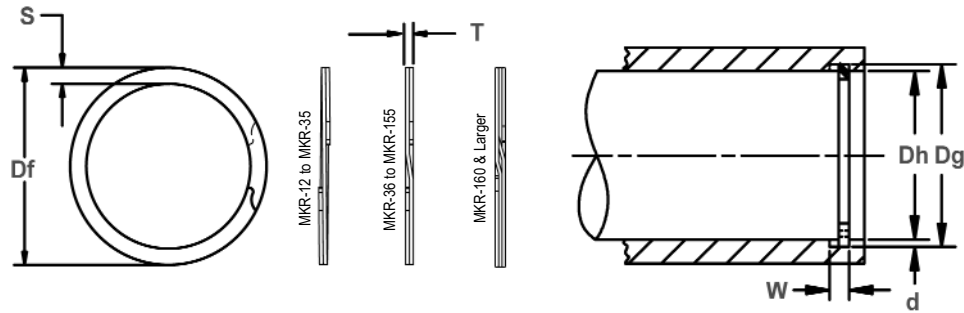

MKR Spiral Housing Rings

Internal, Medium-Heavy Duty Metric

With load bearing capacities closer to the Heavy-duty series, and almost universal groove dimensions, these rings offer greatest ease of assembly with greatest thrust capacity.